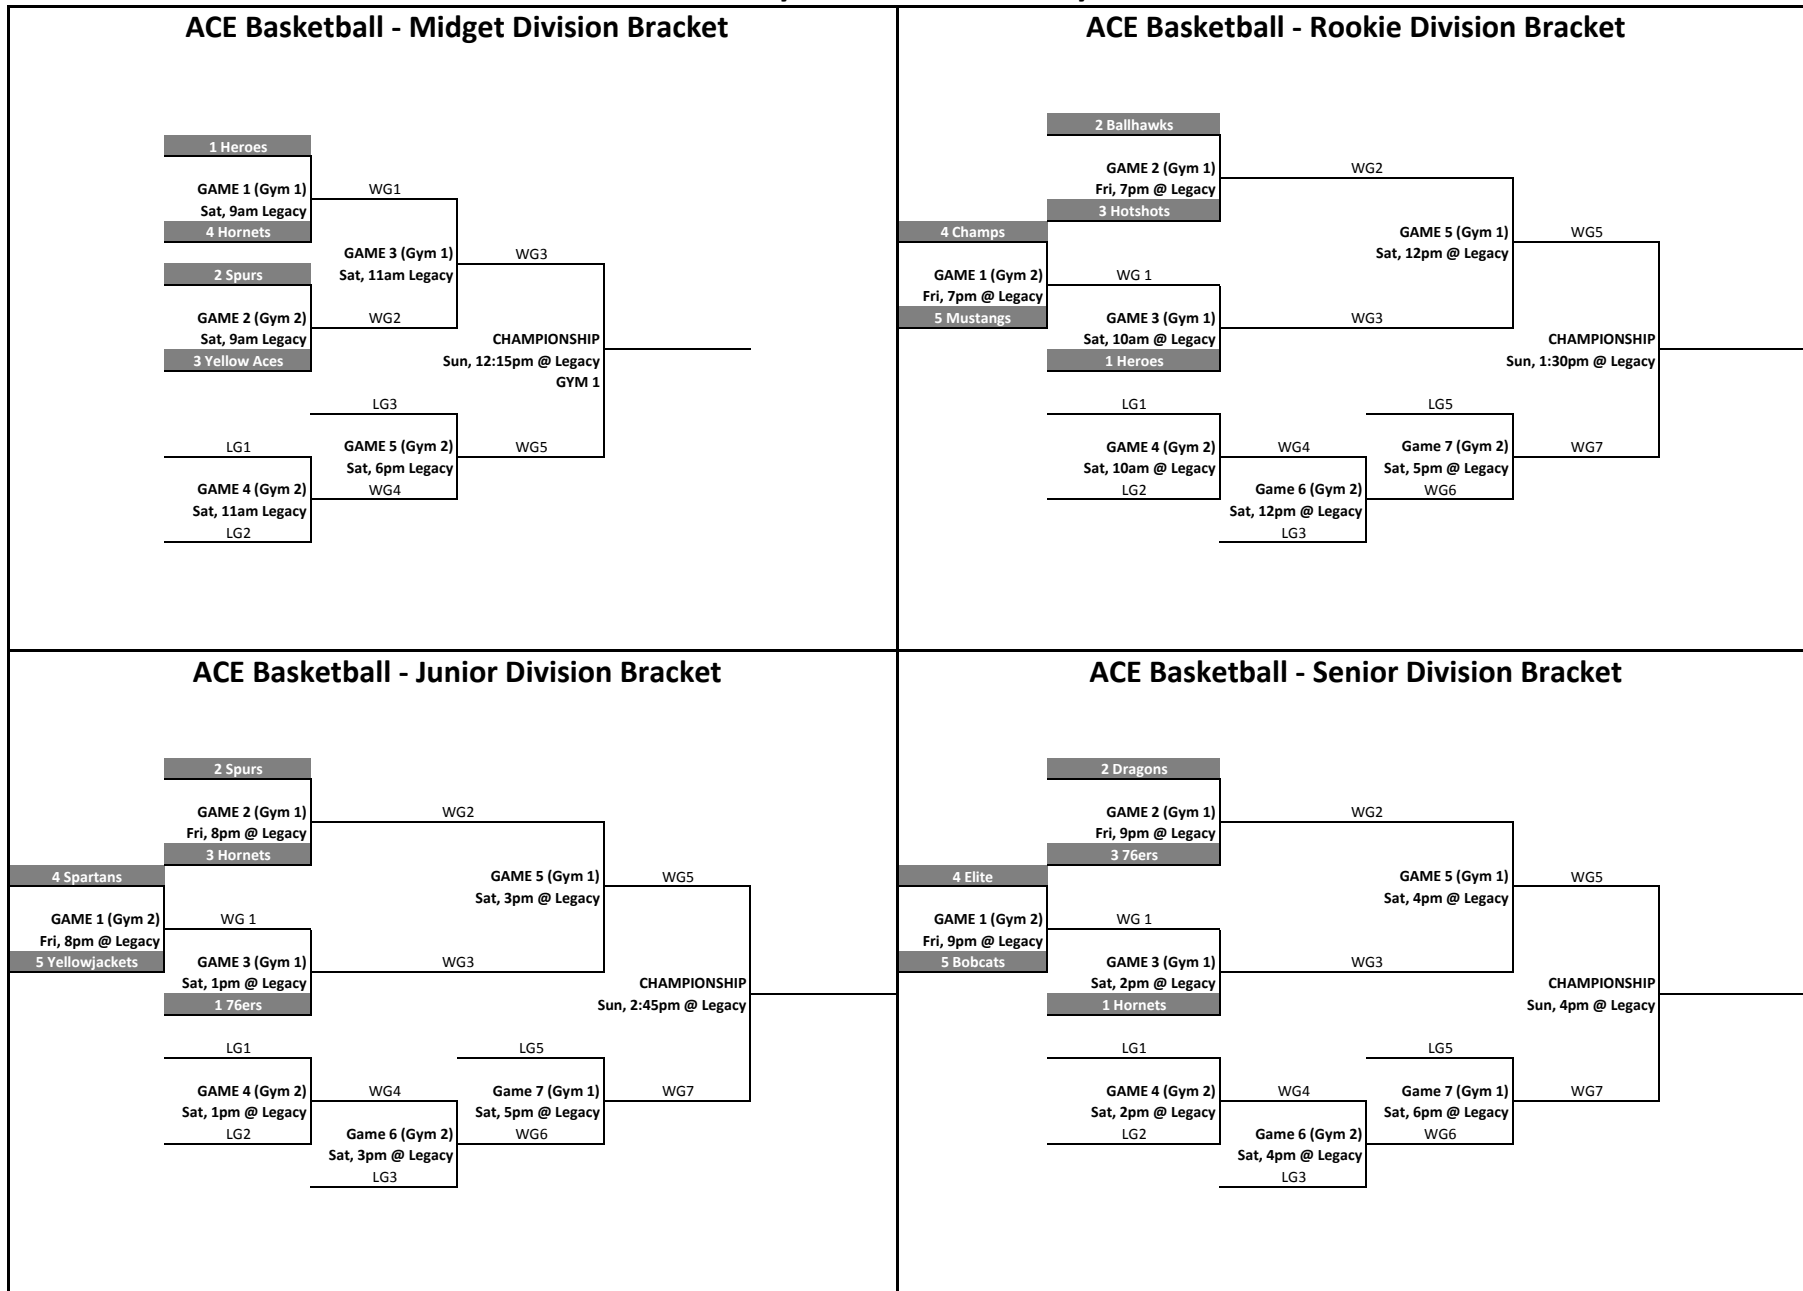

MARCH MADNESS TOURNAMENT

Date	Time	Gym 1	Gym 2
Friday March 27, 2015 Legacy Middle School	7pm	Rookies G2	Rookies G1
	8pm	Juniors G2	Juniors G1
	9pm	Seniors G2	Seniors G1
Saturday March 28, 2015 Legacy Middle School	9am	Midget G1	Midget G2
	10am	Rookie G3	Rookie G4
	11am	Midget G3	Midget G4
	12pm	Rookie G5	Rookie G6
	1pm	Juniors G3	Juniors G4
	2pm	Seniors G3	Seniors G4
	3pm	Juniors G5	Juniors G6
	4pm	Seniors G5	Seniors G6
	5pm	Juniors G7	Rookies G7
	6pm	Seniors G7	Midget G5
CHAMPIONSHIP SUNDAY March 29, 2015 Legacy Middle School	12:15pm	Midget G6	
	1:30pm	Rookies G8	
	2:45pm	Juniors G8	
	4pm	Seniors G8	

2015 ACE BASKETBALL WINTER SEASON TOURNAMENT

Friday 3/27/2015 - Sunday 3/29/2015

Legend	
LG	Loser of Game
WG	Winner of Game

**NOTE: Higher ranked team will always be the home team.